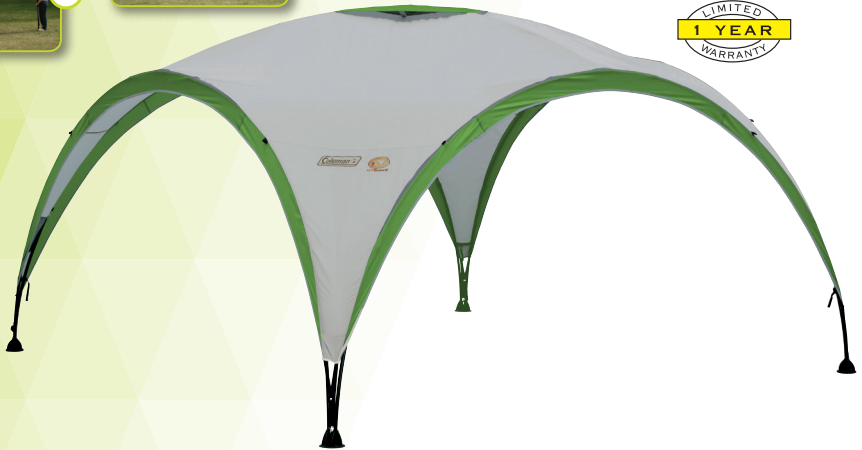

# Deluxe Event 14™

220 The Strand  
Whakatane - New Zealand

Telephone (07) 307 0500  
whakatanegreatoutdoors.co.nz

Shelters that go up  
in as little as  
3 minutes!

1

2

3

## Deluxe Event 14™ Shade with Sunwall

- Excellent shade design for short-term, large group gatherings or catered events
- 8 shock-corded poles strengthens shelter and makes set-up easier
- Air vent keeps shelter cool and helps reduce shelter lift forces
- CPAI-84 Fire Retardant compliant
- Single sunwall included
- Additional sunwalls available (sold separately)

Dimensions: 426 x 426 x 233H cm

Material: 150D/185T polyester, 450mm proofed, 50+UPF roof panels, CPAI-84 Fire Retardant

Frame: Steel Windstrong™ frame, hexagonal design

Weight: 17.30kg

**\$399.99**  
RRP \$549.99